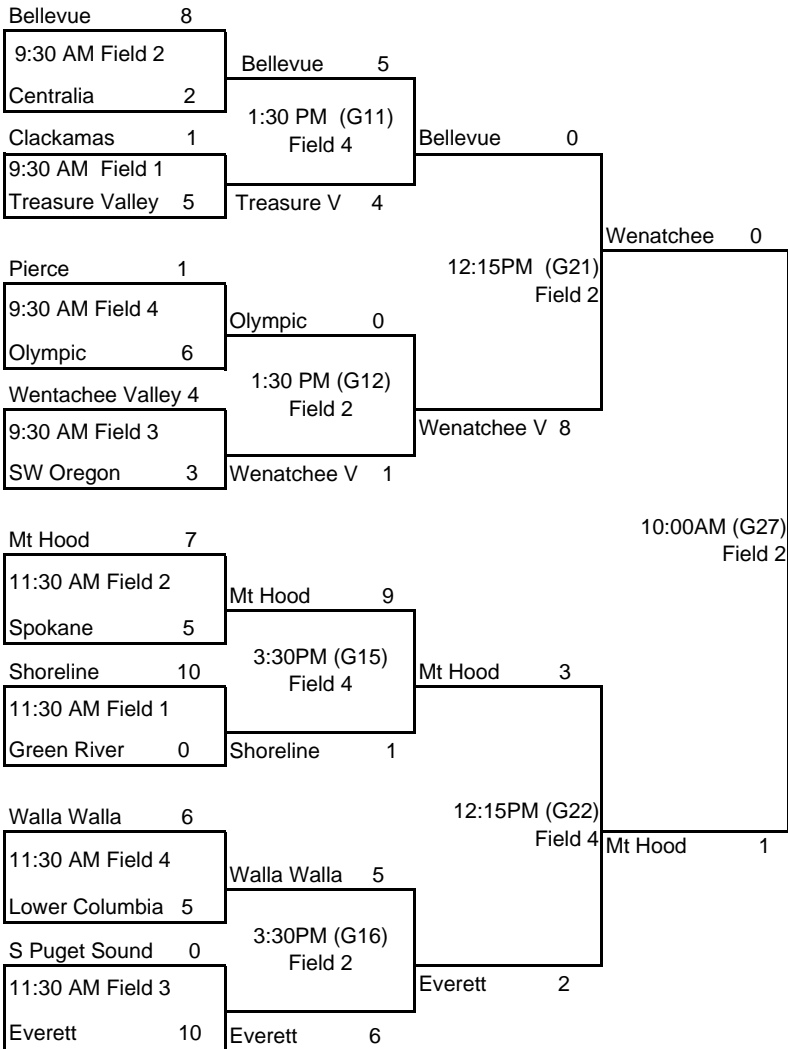

2011 NWAAC SOFTBALL CHAMPIONSHIP

Friday, May 20 - Monday, May 23 | Delta Park | Portland, OR

Hosted by Chemeketa CC

Friday **Friday** **Saturday** **Sunday** **Monday**

Mt Hood
Champion

One-Loss Bracket

11:00AM
Monday (G30)
Field 2
if needed (G31)
1:15 PM
Field 2
If first loss

2011 NWAACC SOFTBALL CHAMPIONSHIP

Friday, May 20 - Monday, May 23 | Delta Park | Portland, OR

Hosted by Chemeketa CC

N vs. W
S vs. E

S vs. N
E vs. W

W vs. S
E vs. N

E vs. S
W vs. N

W vs. E
N vs. S

N vs. E
S vs. W

2011 NWAACC SOFTBALL CHAMPIONSHIP

Friday, May 20 - Monday, May 23 | Delta Park | Portland, OR
Hosted by Chemeketa CC