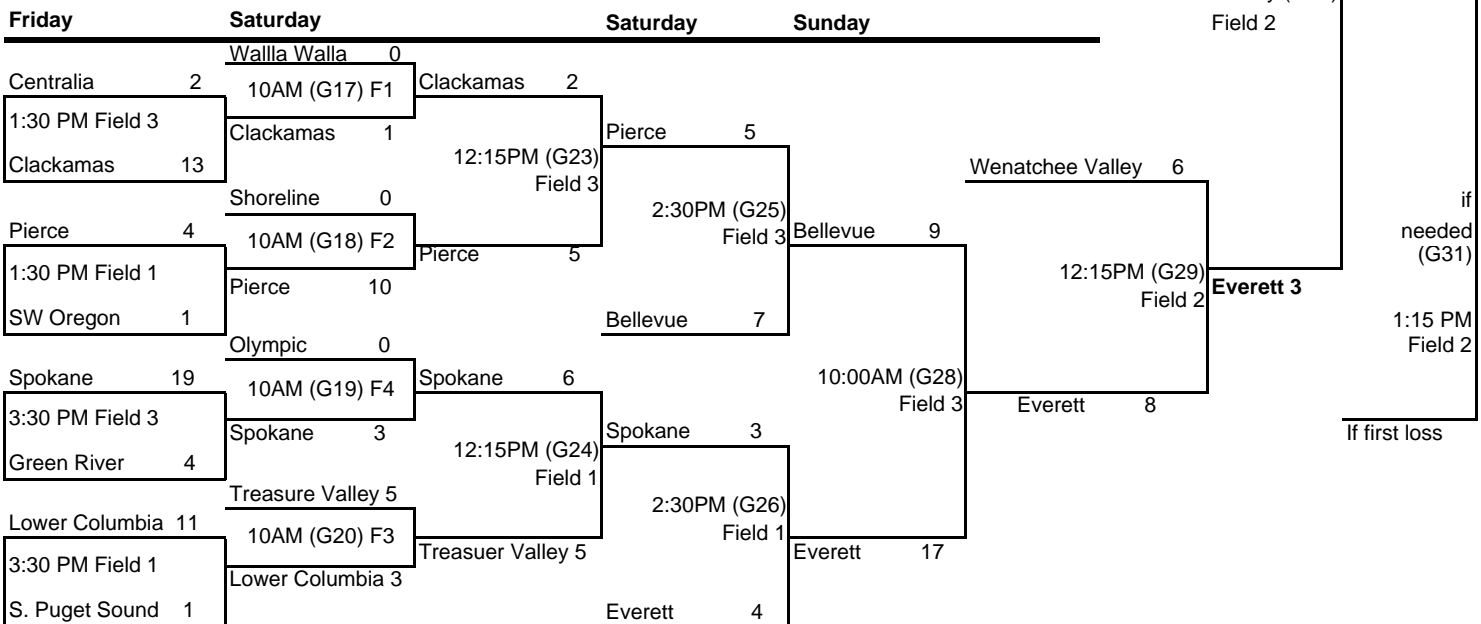

2011 NWAAC SOFTBALL CHAMPIONSHIP

Friday, May 20 - Monday, May 23 | Delta Park | Portland, OR

Hosted by Chemeketa CC

Friday **Friday** **Saturday** **Sunday** **Monday**

Mt Hood
Champion

One-Loss Bracket

11:00AM
Monday (G30)
Field 2
if needed (G31)
1:15 PM
Field 2
If first loss

2011 NWAACC SOFTBALL CHAMPIONSHIP

Friday, May 20 - Monday, May 23 | Delta Park | Portland, OR

Hosted by Chemeketa CC

N vs. W
S vs. E

S vs. N
E vs. W

W vs. S
E vs. N

E vs. S
W vs. N

W vs. E
N vs. S

N vs. E
S vs. W

2011 NWAACC SOFTBALL CHAMPIONSHIP

Friday, May 20 - Monday, May 23 | Delta Park | Portland, OR
Hosted by Chemeketa CC